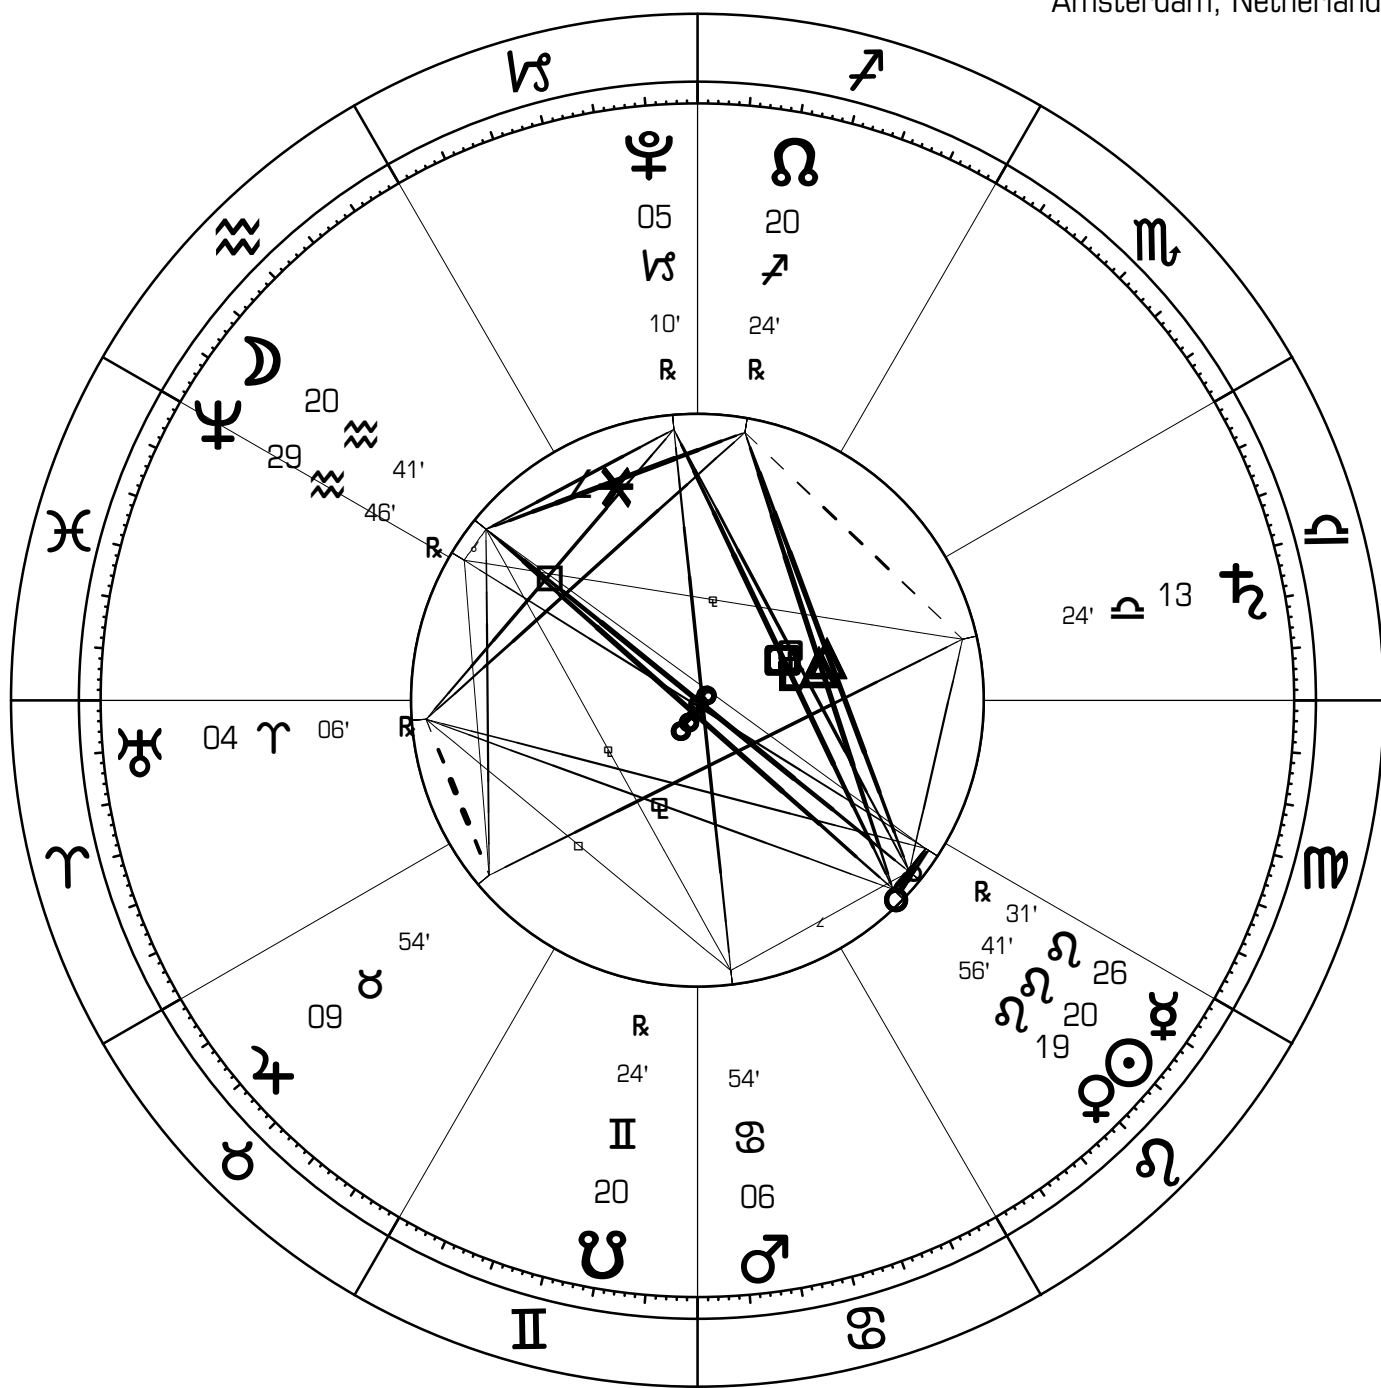

Full Moon 08-13-2011

Full Moon (astrological)
8:57:30 PM
August 13, 2011
Amsterdam, Netherlands

ESSENTIAL DIGNITIES (Ptolemaic)								
Pl	Ruler	Exalt	Tripl	Term	Face	Detri	Fall	Score
☉	♌ +	--	♌ +	♌	♂	♌	--	+8
☽	♋	--	♋	♋	♃ +	♌	--	+1
☿	♌	--	♌	♌	♂	♌	--	-5 P
♁	♌	--	♌	♌	♃	♌	--	-5 P
♂	♌	♌	♌ +	♌	♃	♌	♂ -	-1
♆	♌	♌	♌	♌	♃	♌	--	-5 P
♄	♌ +	♌ +	♌ +	♌	♃ +	♌	♌	+8
♃	♌	♌	♌	♌	♃	♌	--	--
♂	♌	♌	♌	♌	♃	♌	♌	--