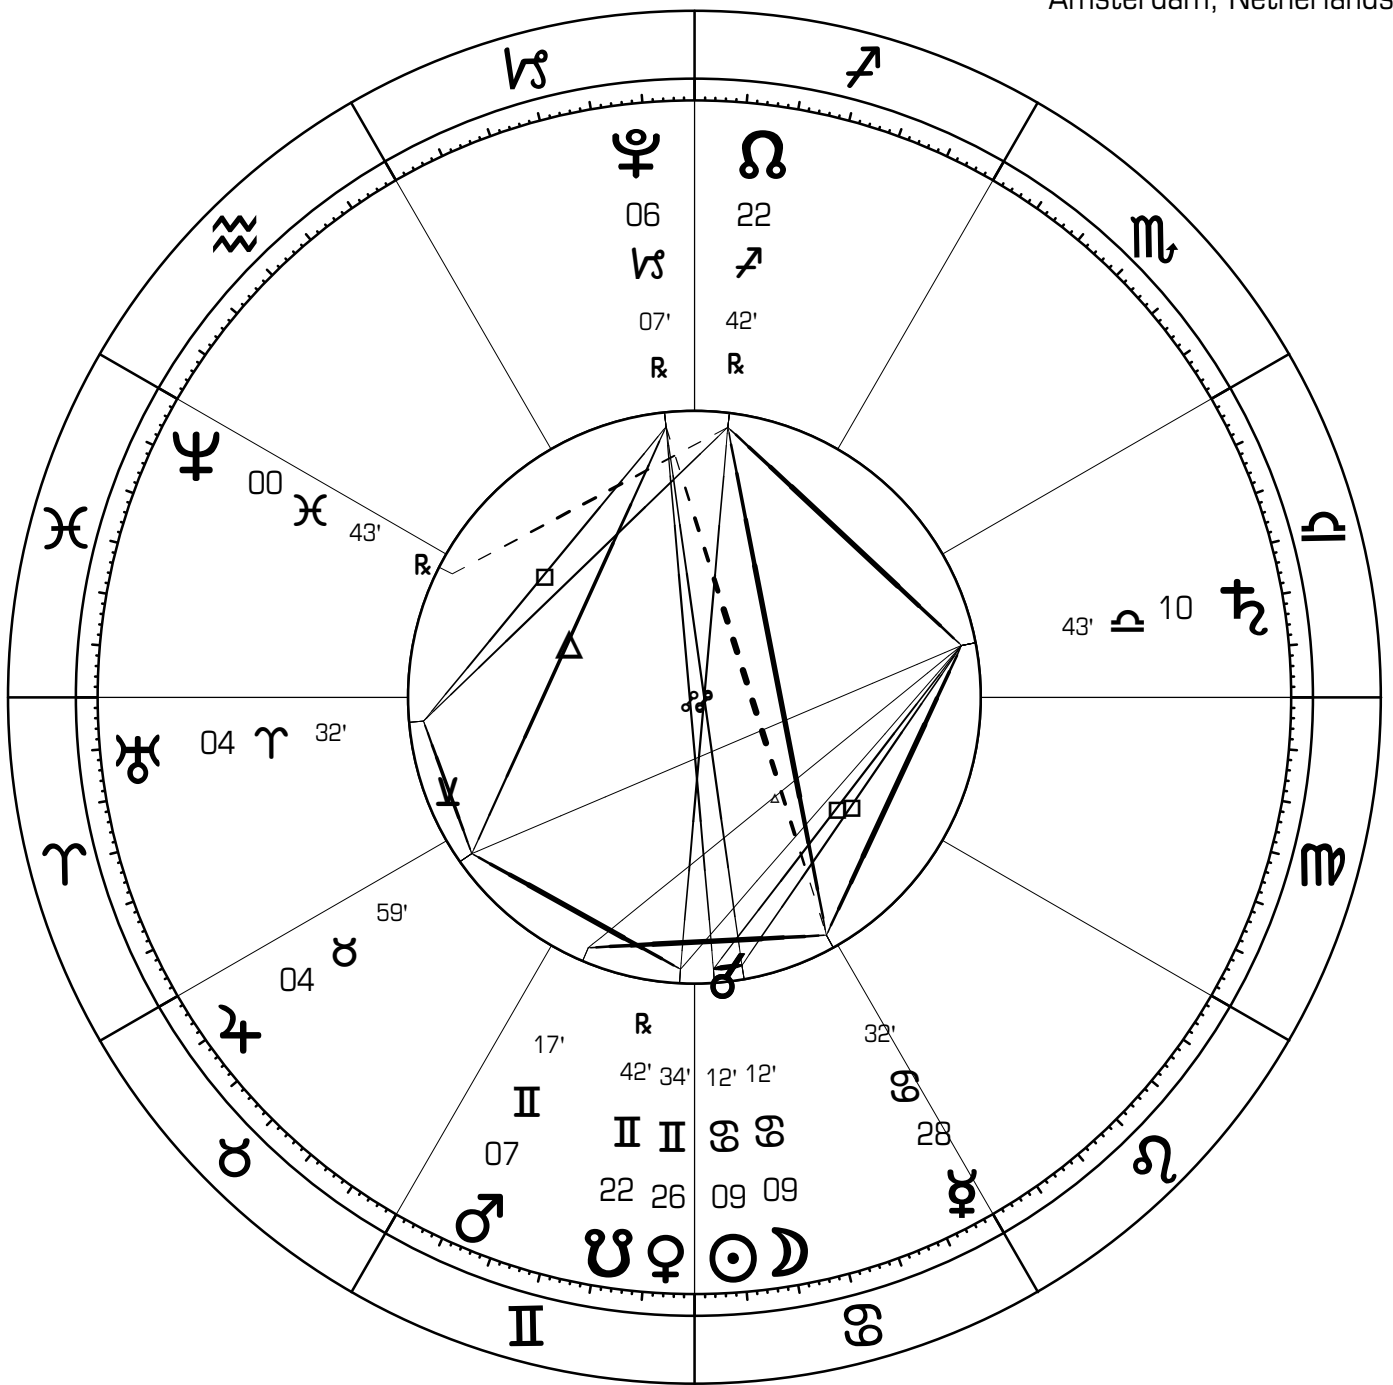

Solar Eclipse 07-01-2011

Solar Eclipse (astrological)
10:53:55 AM
July 1, 2011
Amsterdam, Netherlands

ESSENTIAL DIGNITIES (Ptolemaic)								
Pl	Ruler	Exalt	Tripl	Term	Face	Detri	Fall	Score
☉	♃	♌	♈	♌	♀ m	♋	♈	-5 P
☽	♃ +	♌ m	♈	♌	♀	♋	♈ ♃	+9
♃	♃	♌	♈	♌	☽	♋	♈ ♃	-5 P
♄	♄	♏	♋	♏	☉ m	♌	--	-5 P
♅	♅	♏	♋	♏	♌	♌	--	-5 P
♆	♆	♏ m	♋	♏	♃	♌	--	-1 P
♇	♇	♏ +	♋ +	♏	♃ +	♌	☉	+8
♈	♈	♏	♋	♏	♃	♌	--	--
♉	♉	♏	♋	♏	♃	♌	♋	--