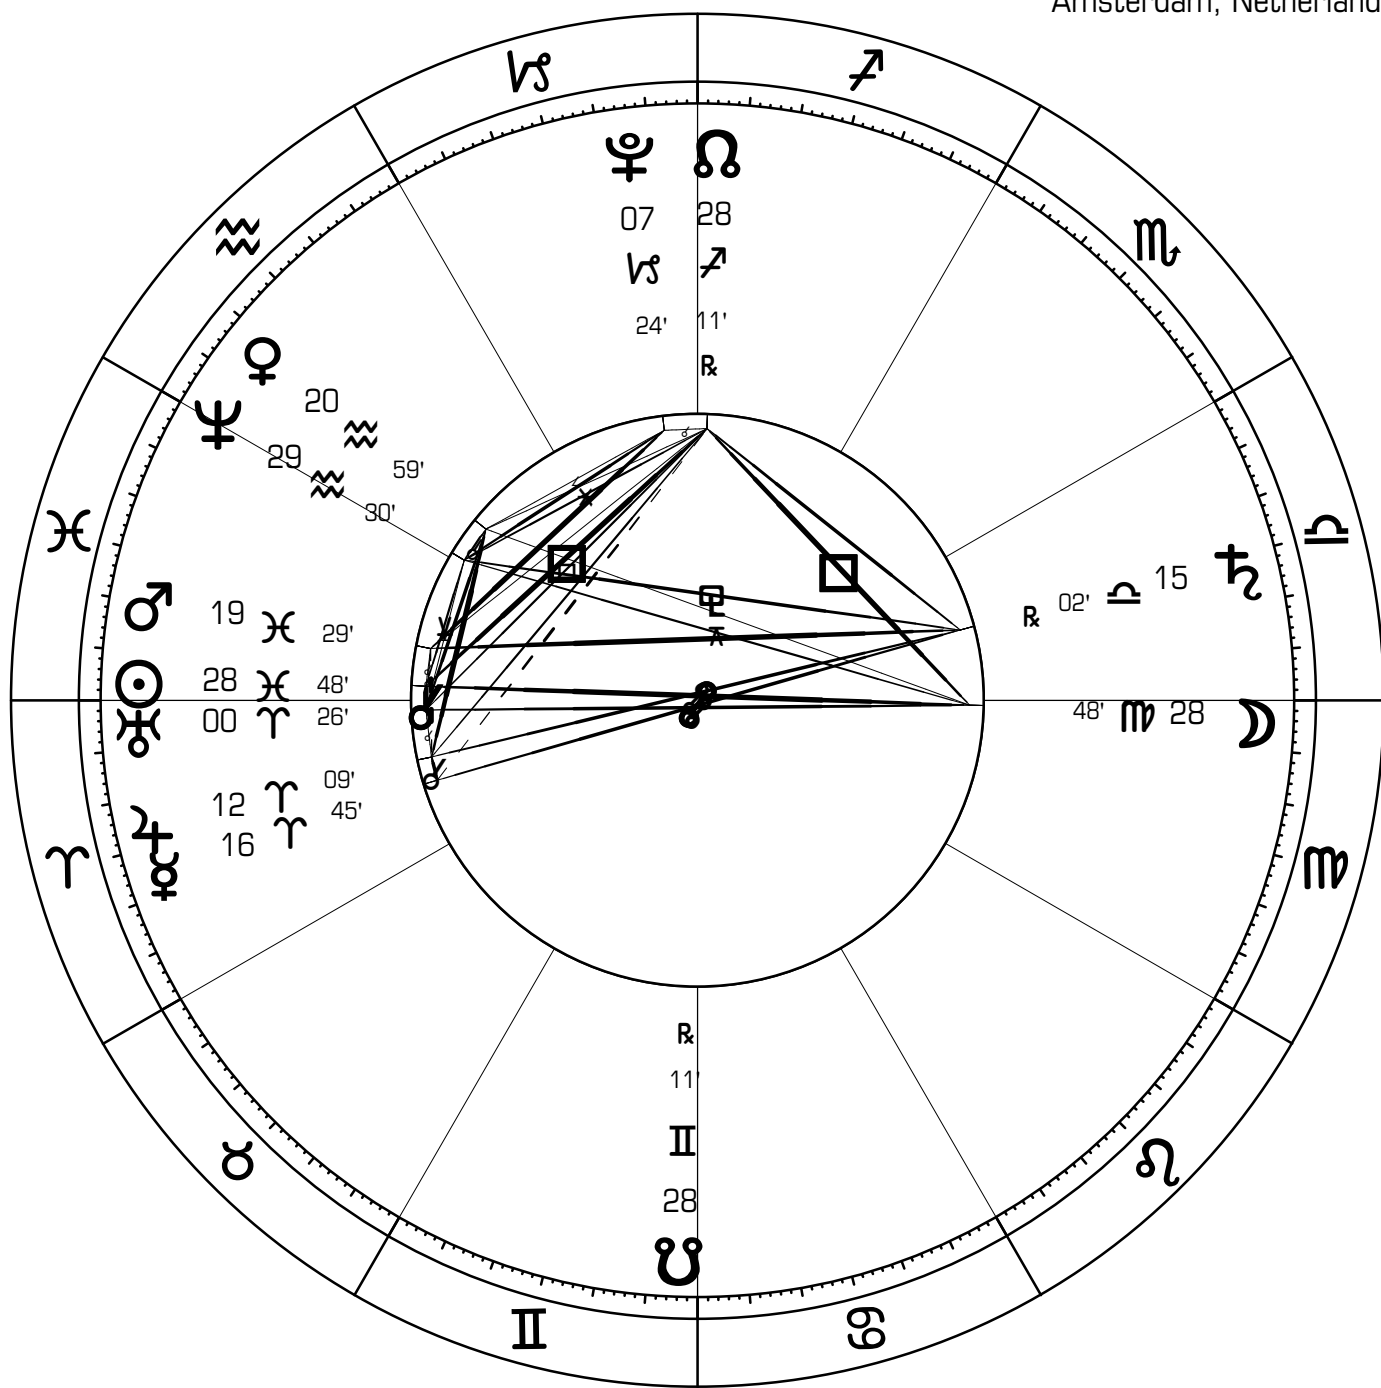

Full Moon 03-19-2011

Full Moon (astrological)
7:10:03 PM
March 19, 2011
Amsterdam, Netherlands

ESSENTIAL DIGNITIES (Ptolemaic)								
Pl	Ruler	Exalt	Tripl	Term	Face	Detri	Fall	Score
☉	♂	♀	♂	♂	♂	♁	♁	-5 P
☽	♁	♁	☽ +	♁	♁	♂	♀	+3
♁	♁	☉	♂	♁ +	☉	☉	♂	+2
♂	♂	♁	♁	♂ m	☽	☉	--	+0 P
♁	♂	☉	♁ +	♁	♂	♁	♁	+8
♂	♁	☉	♂ +	♁ m	☉	♁	♂	+8
♂	♁	♂ +	♂	♂	♂ +	♁	☉	+10
♁	♂	♂	♁	♂	♂	♁	--	--
♁	♂	♂	♁	♂	☽	☉	☉	--