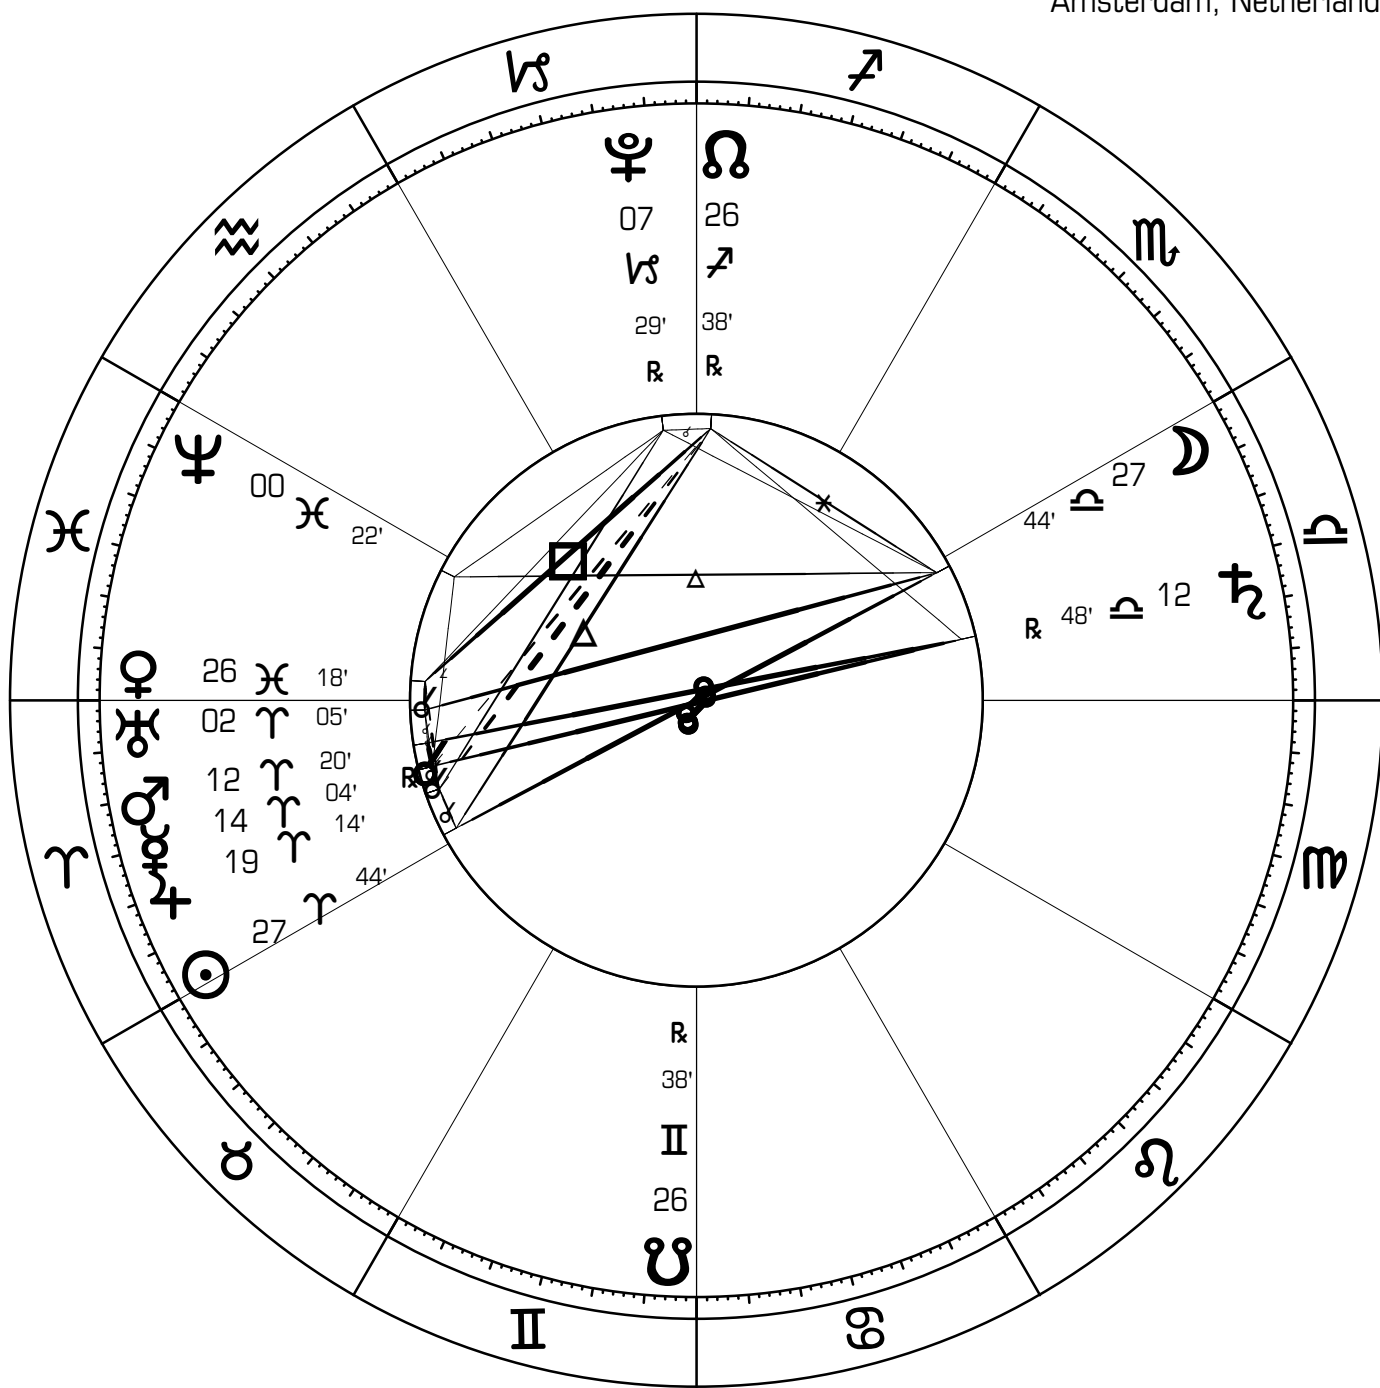

Full Moon 04-18-2011

Full Moon (astrological)
4:43:59 AM
April 18, 2011
Amsterdam, Netherlands

ESSENTIAL DIGNITIES (Ptolemaic)								
Pl	Ruler	Exalt	Tripl	Term	Face	Detri	Fall	Score
☉	♈	♌ +	♈	♈	♈	♈	♈	+4
☽	♎	♏ +	♎	♎	♎	♎	♎	-5 P
♃	♈	♌	♈	♈ +	♈	♈	♈	+2
♄	♈	♌ +	♈	♈	♈	♈	♈	+4
♅	♈	♌	♈	♈	♈	♈	♈	+5
♆	♈	♌	♈ +	♈	♈	♈	♈	+3
♁	♈	♌ +	♈	♈	♈ +	♈	♈	+5
♂	♈	♌	♈	♈	♈	♈	♈	--
♀	♈	♌	♈	♈	♈	♈	♈	--