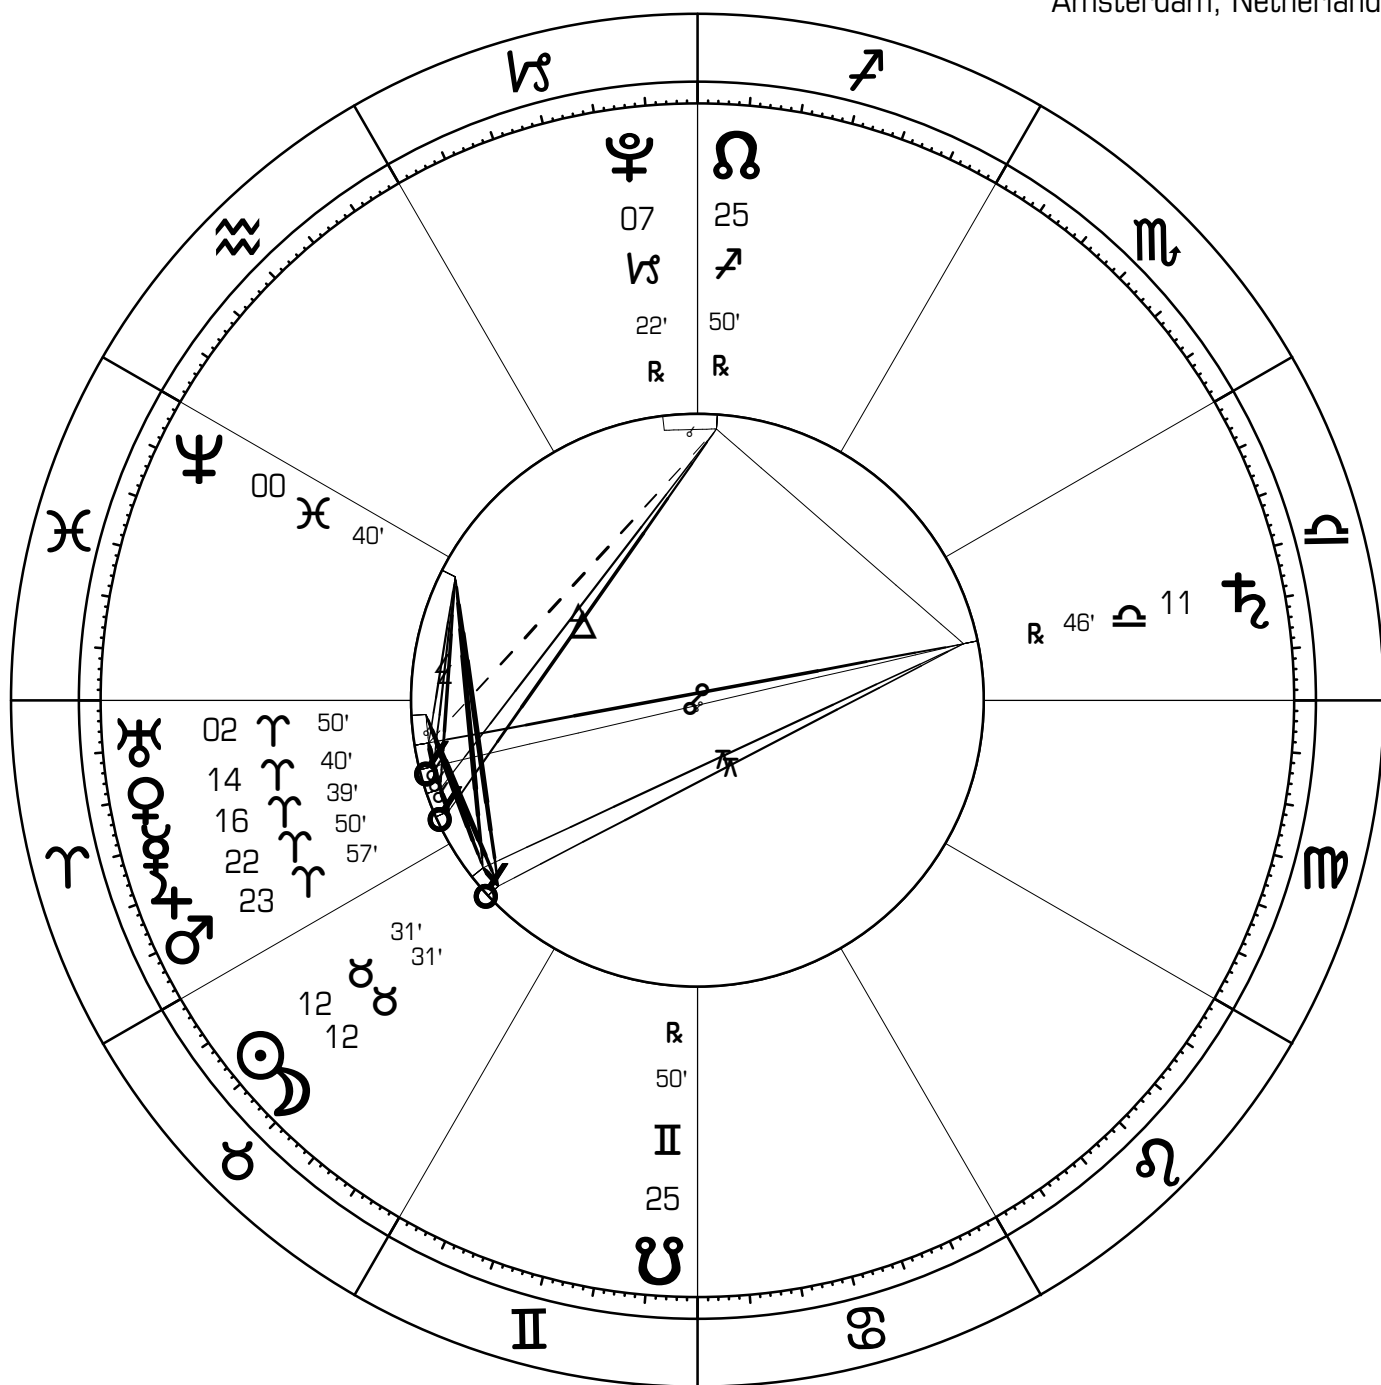

New Moon 05-03-2011

New Moon (astrological)
8:50:42 AM
May 3, 2011
Amsterdam, Netherlands

ESSENTIAL DIGNITIES (Ptolemaic)								
Pl	Ruler	Exalt	Tripl	Term	Face	Detri	Fall	Score
☉	♁	♌	♋ ♌ ♍	♌	♌	♈	--	-5 P
☽	♁ ♁	♌ +	♋ ♌ ♍	♌	♌ +	♈ ♁	--	+5
☿	♁ ♁	♌	♋ ♌ ♍	♌	♌	♈ ♁	♌	+2
♁	♁ ♁	♌	♋ ♌ ♍	♌	♌	♈ ♁	♌	-5
♂	♁ ♁ +	♌	♋ ♌ ♍	♌	♌	♈ ♁	♌	+7
♀	♁ ♁	♌	♋ ♌ ♍	♌	♌	♈ ♁	♌	-5 P
♃	♁ ♁ +	♌	♋ ♌ ♍	♌	♌	♈ ♁	♌	+8
♅	♁ ♁	♌	♋ ♌ ♍	♌	♌	♈ ♁	♌	--
♆	♁ ♁	♌	♋ ♌ ♍	♌	♌	♈ ♁	♌	--