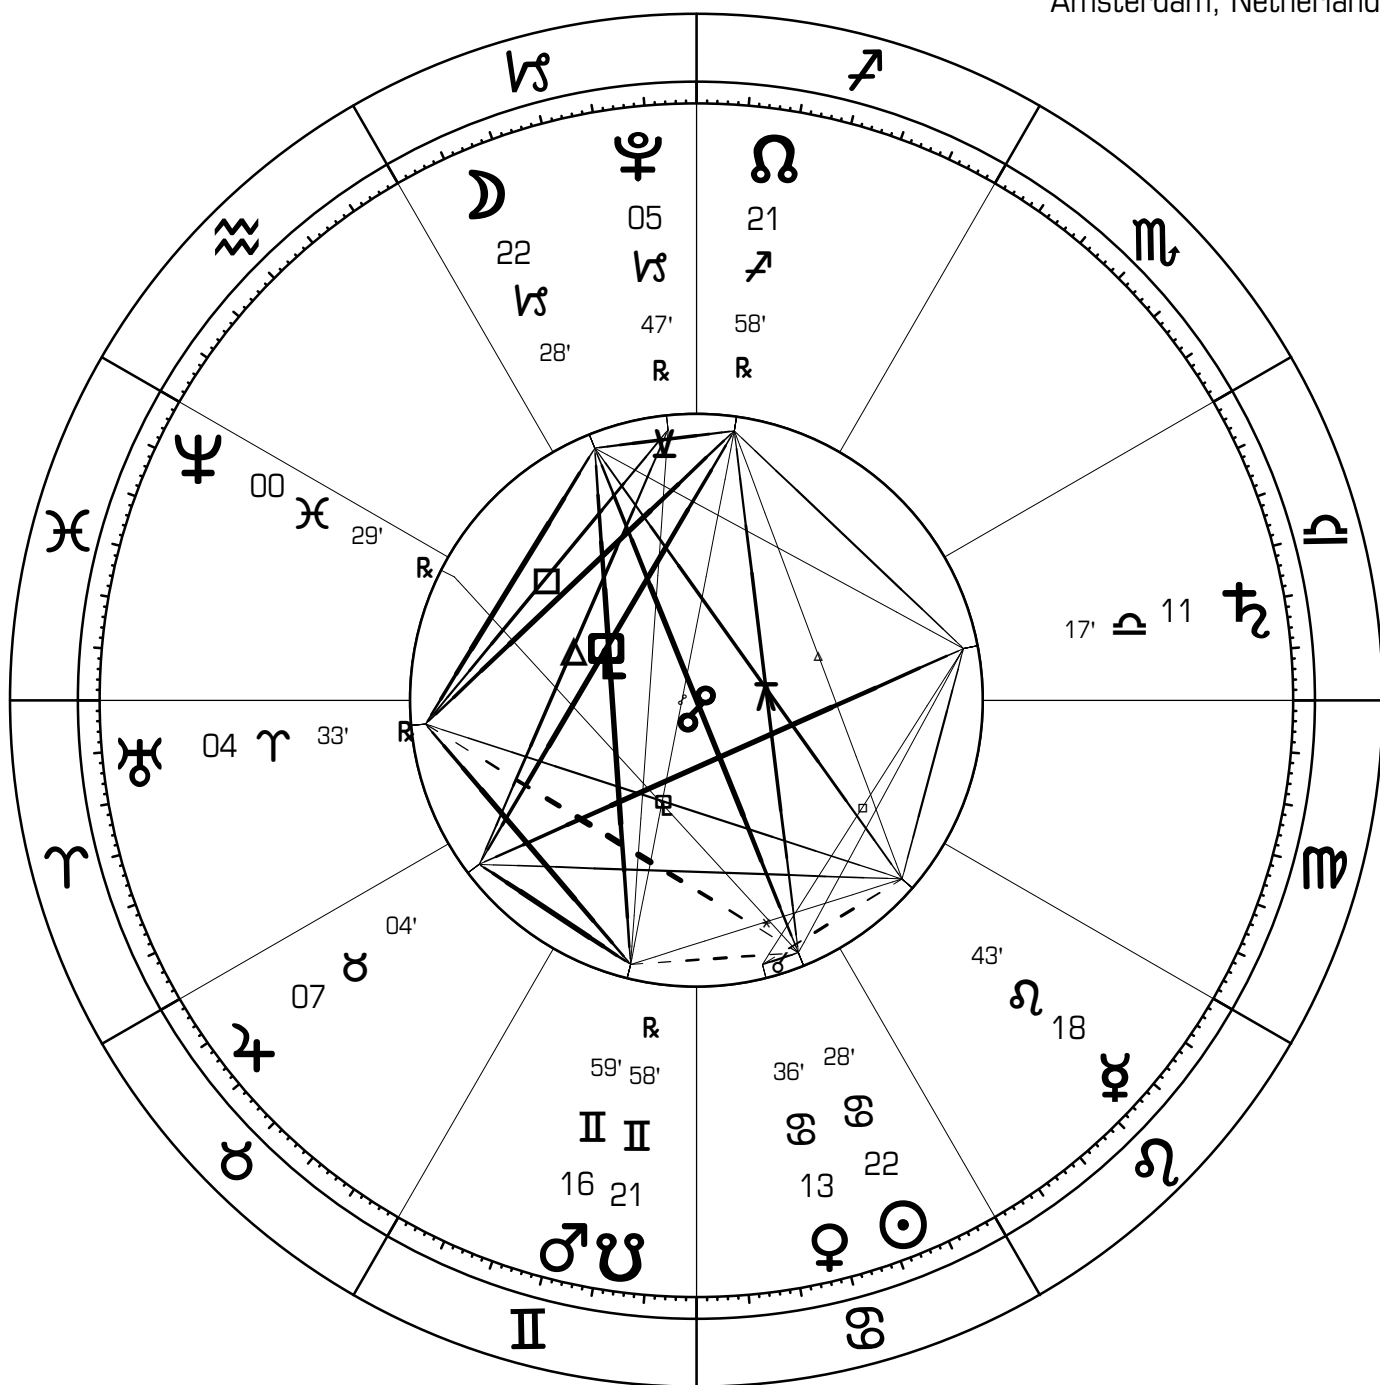

Full Moon 07-15-2011

Full Moon (astrological)
8:39:36 AM
July 15, 2011
Amsterdam, Netherlands

ESSENTIAL DIGNITIES (Ptolemaic)								
Pl	Ruler	Exalt	Tripl	Term	Face	Detri	Fall	Score
☉	♂	♂	♂	♂	♂ m	♂	♂	-5 P
☽	♀	♀	♀	♀	☉ m	☽ -	♂	-5
♁	♁	--	☉	♀ m	♂ m	♂	--	-5 P
♂	♂	♂	♁	♁ m	♁	♂	♂	-5 P
♁	♁	♁	♂	♀	♂ +	♂	--	+1
♂	♂	♂	♀	♀	♁ m	♂	--	-5 P
♁	♂	♂ +	♂ +	♂	♂ +	♂	☉	+8
♁	♂	♂	♂	♂	♂	♁	--	--
♁	♂	♂	♂	♂	♂	☉	☉	--