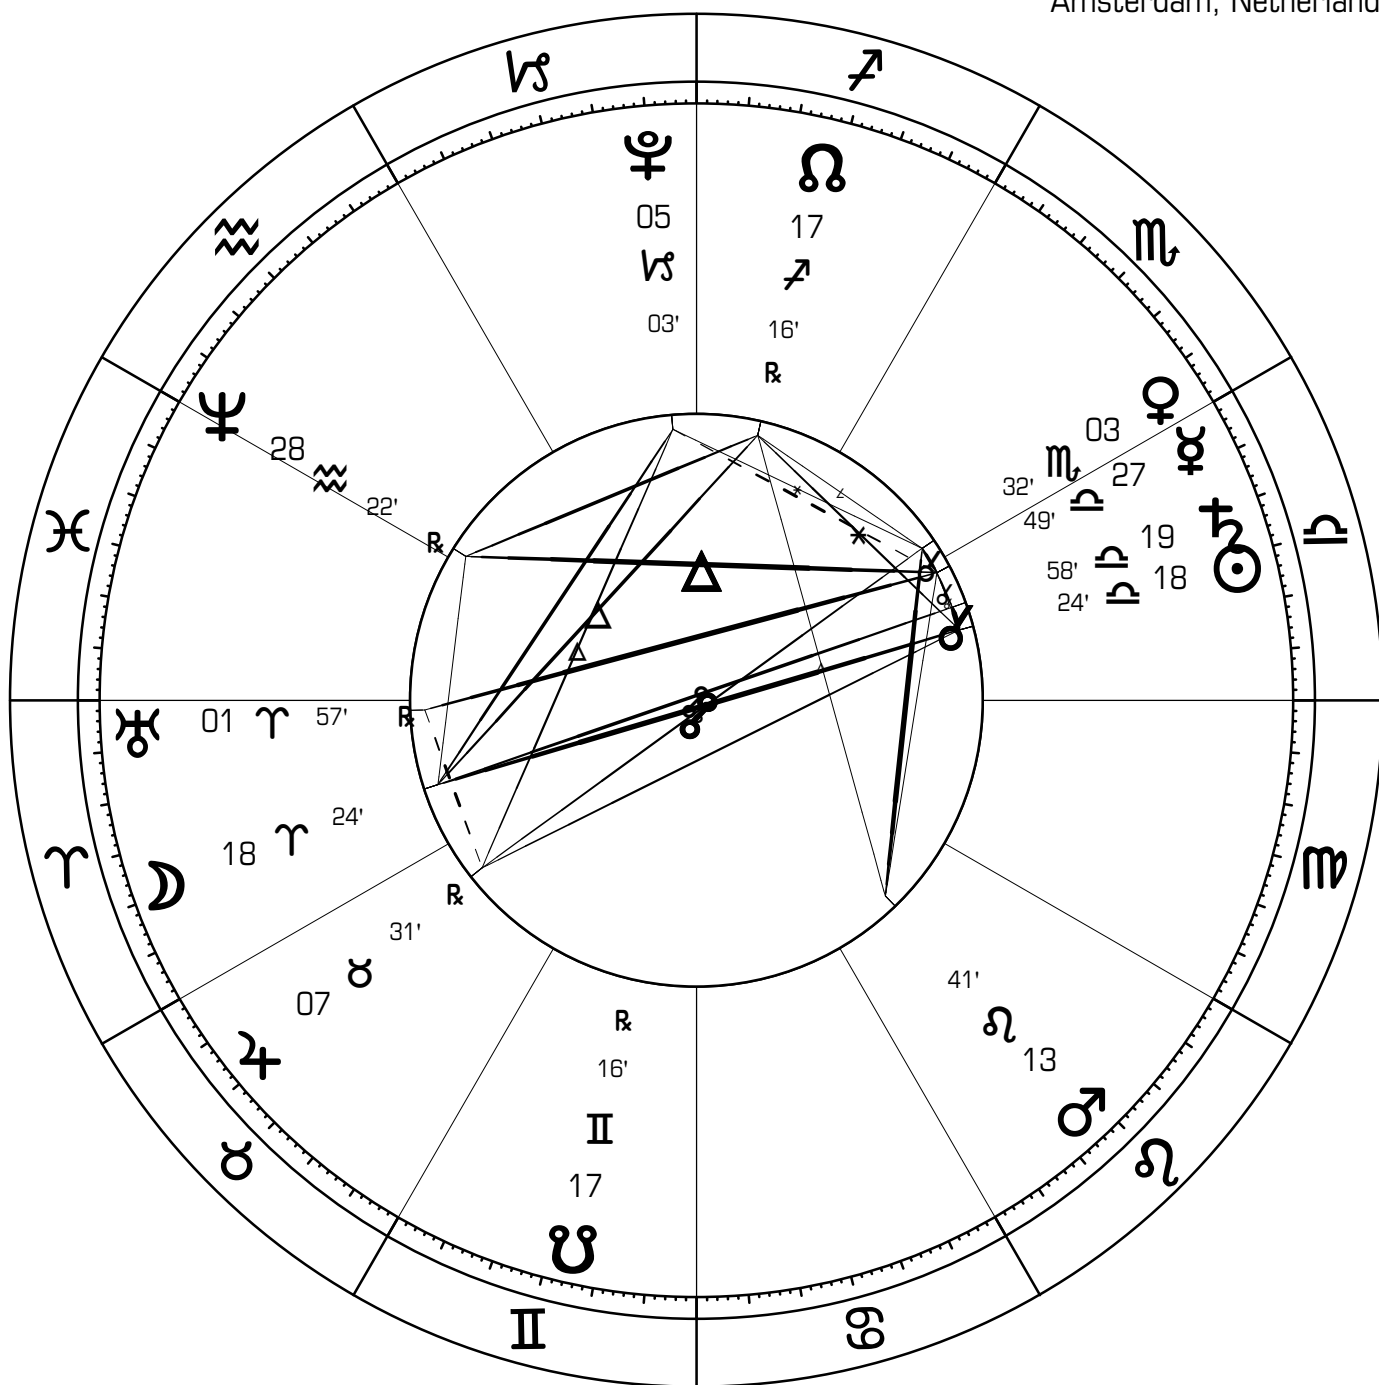

Full Moon 10-12-2011

Full Moon (astrological)
4:05:43 AM
October 12, 2011
Amsterdam, Netherlands

ESSENTIAL DIGNITIES (Ptolemaic)								
Pl	Ruler	Exalt	Tripl	Term	Face	Detri	Fall	Score
☉	♁	♌	♈	♌	♌	♁	♏ -	-4
☽	♁	♏	♌ m	♏	♏	♁	♌ ♃	-5 P
♃	♁	♌	♈ +	♁	♌ m	♁	♏	+3
♁	♁	--	♁	♁ m	♁	♁ -	☽	-5
♁	♁	--	♌	♁ m	♌	--	--	-5 P
♌	♁	☽	♏ m	♁	♈ m	--	--	-5 P
♌	♁	♏ +	♌	♈	♌ +	♁	♏	+5
♏	♁	♏	♈	♌	☽	♁	--	--
♏	♁	♌	♈	♌	☽	♁	♏	--